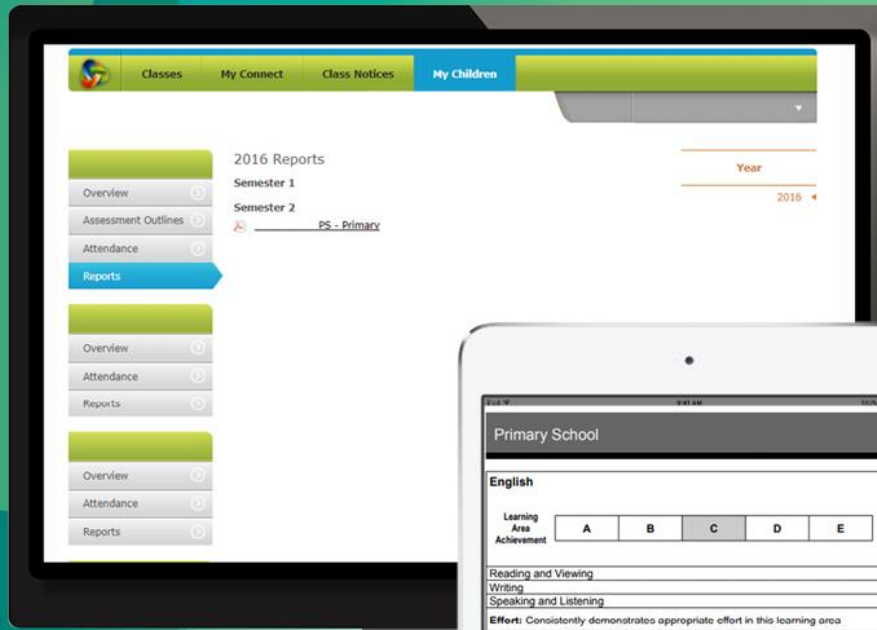

Download your child's
report or print if you like