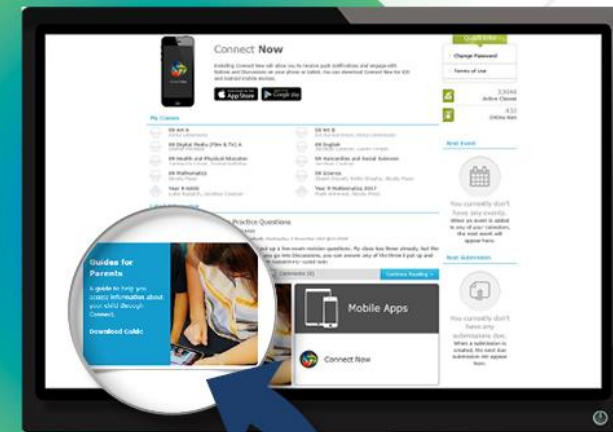

# Login to CONNECT USING YOUR PREFERRED BROWSER

Use your P-number as  
your user name

If you can't remember  
your login details  
follow the 'Forgot Your  
Password' link

Download your child's  
report or print if you like

See a weekly view of your  
child's attendance

See what else Connect has to offer