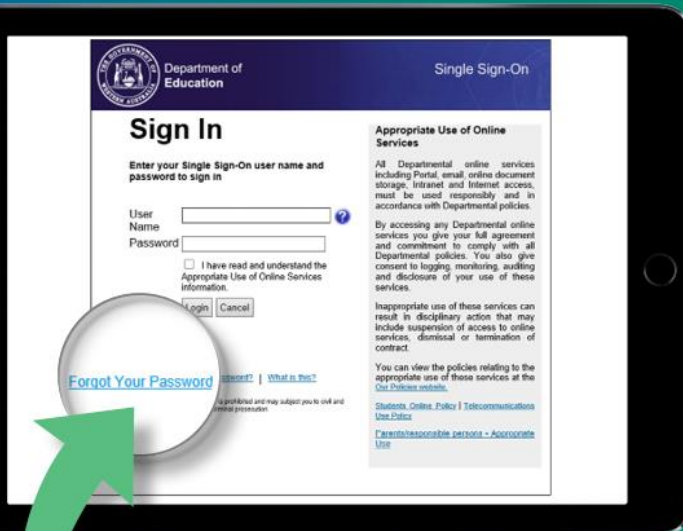

Login to CONNECT USING YOUR PREFERRED BROWSER

Use your P-number as
your user name

If you can't remember
your login details
follow the 'Forgot Your
Password' link