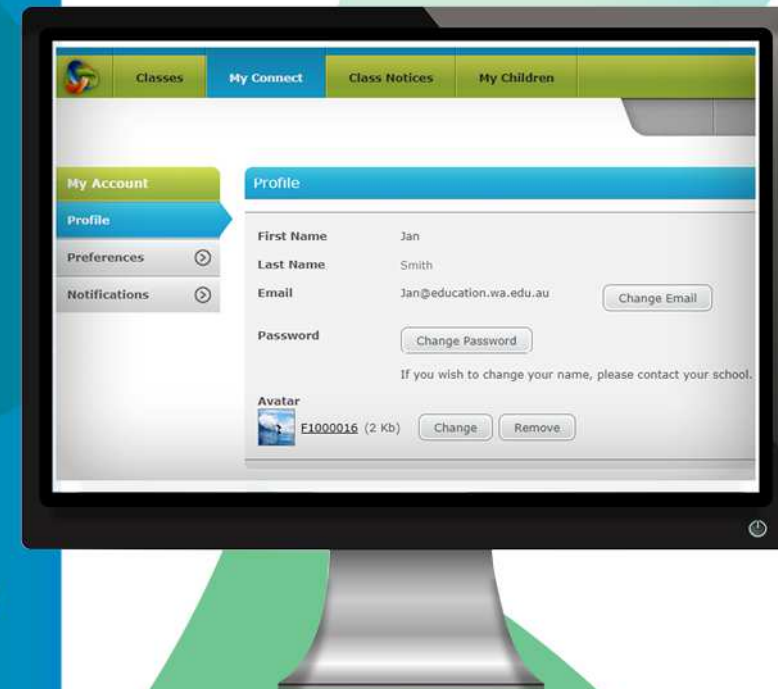

WA school Parent

Watch how other parents are enjoying the use of Connect  
<https://vimeo.com/234791047>

Secure  
Convenient  
Paperless

Your child's reports online

- stored securely in the Department of Education WA
- building a history of reports over time
- available anytime, anywhere