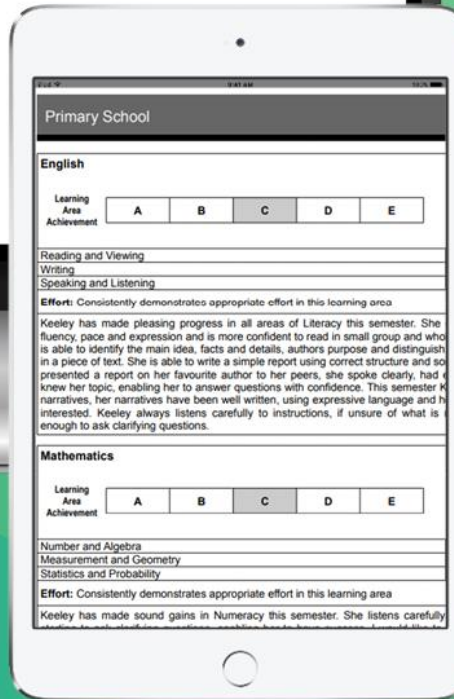

Download your child's
report or print if you like