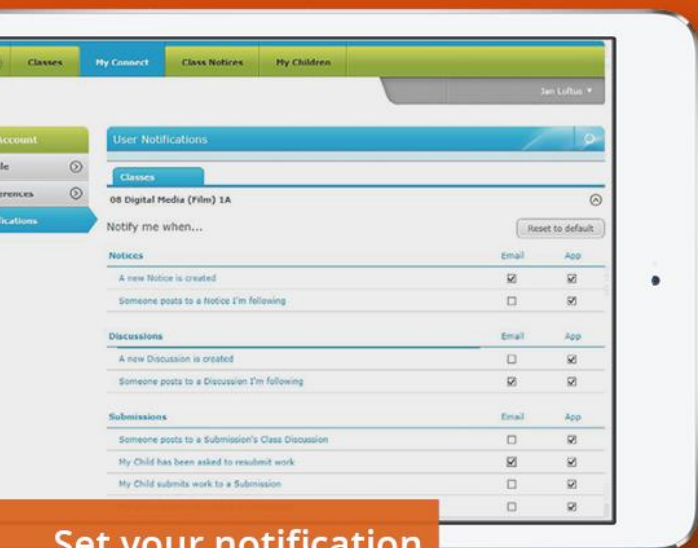

Email: balcatta.shs@education.wa.edu.au

Phone: 9345 8200

CONNECT NOW
For Parents

The convenience of
Connect in the palm
of your hand

CONNECT NOW

A free mobile app that displays all the latest activity from your children's school/s.

- read notices, view photos and discussions
- post a comment directly from your mobile device
- access attachments

Set your notification preferences

Post a comment

View photos

Read notices and discussions