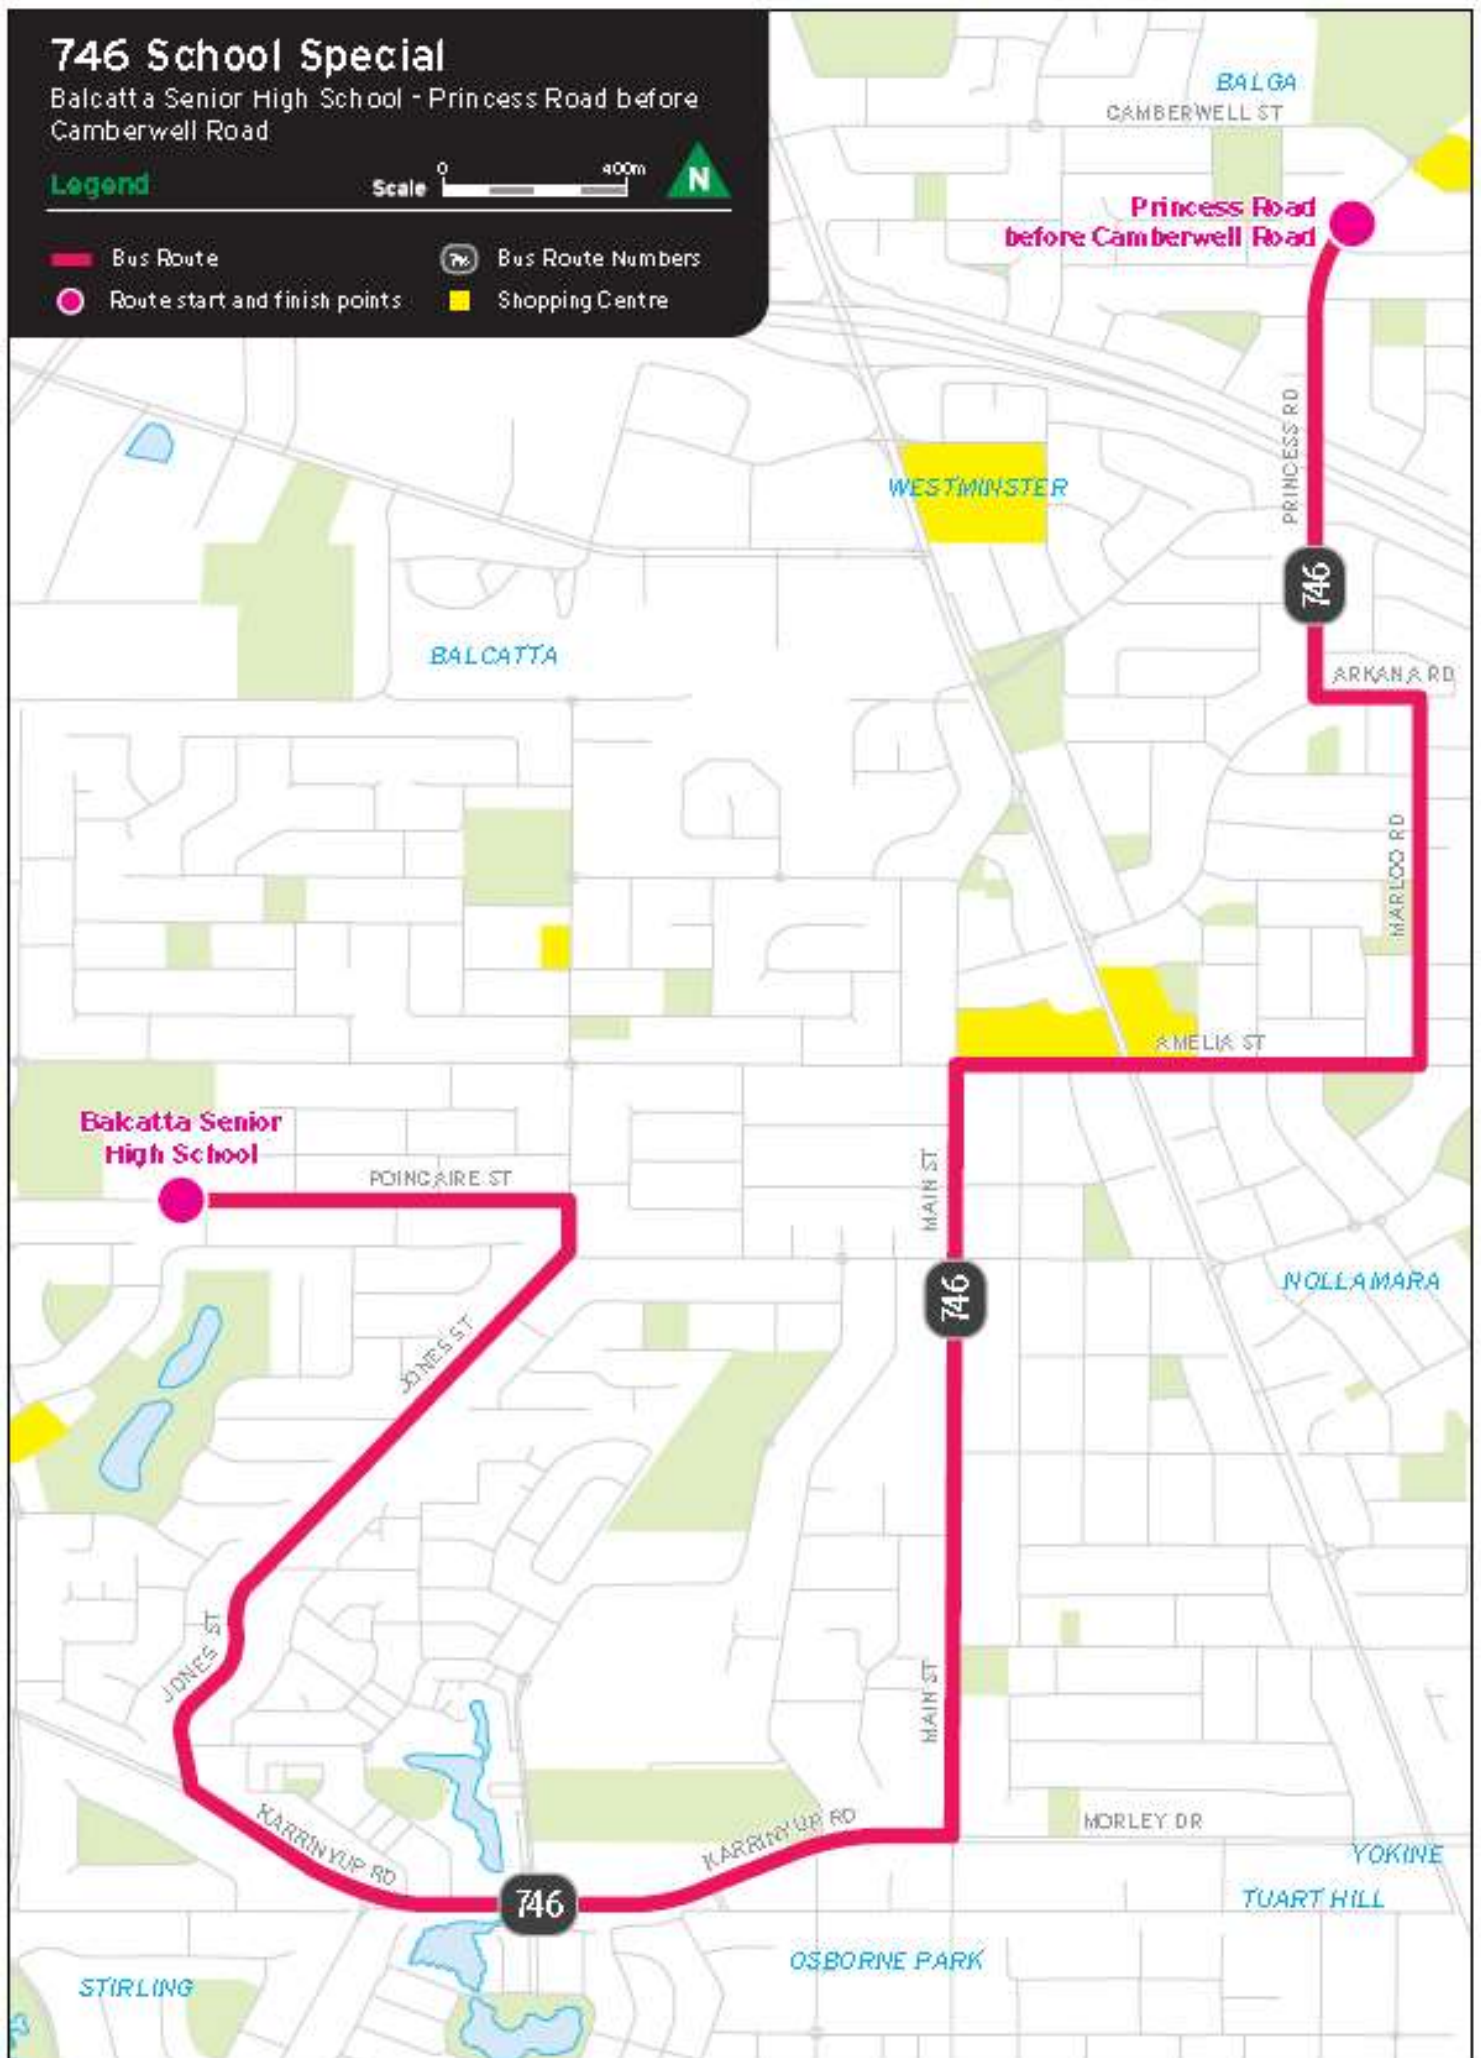

# 746 School Special

Balcatta Senior High School - Princess Road before Camberwell Road

## Legend

- Bus Route
- Route start and finish points
- Bus Route Numbers
- Shopping Centre

# 746 School Special

Times in bold are scheduled stops, other times are estimated times only.

- 
- 03:10 PM - Balcatta Senior High School [Show Map](#)**
  - 03:13 PM - Jones St After Curbar St [Show Map](#)
  - 03:14 PM - Jones St After Hargrave St [Show Map](#)
  - 03:15 PM - Jones St Before Caraway Gte [Show Map](#)
  - 03:16 PM - Jones St Before Coralvine Gra [Show Map](#)
  - 03:16 PM - Karrinyup Rd / Jones St [Show Map](#)
  - 03:18 PM - Karrinyup Rd After Telford Cr [Show Map](#)
  - 03:18 PM - Karrinyup Rd Before Grindleford Dr [Show Map](#)
  - 03:19 PM - Karrinyup Rd After Grindleford Dr [Show Map](#)
  - 03:20 PM - Karrinyup Rd Before Albert St [Show Map](#)
  - 03:20 PM - Karrinyup Rd After Albert St [Show Map](#)
  - 03:21 PM - Karrinyup Rd Before Main St [Show Map](#)
  - 03:21 PM - Main St / Karrinyup Rd [Show Map](#)
  - 03:22 PM - Main St After Harrison St [Show Map](#)
  - 03:23 PM - Main St Before Sylvia St [Show Map](#)
  - 03:24 PM - Main St Before Beryl St [Show Map](#)
  - 03:25 PM - Main St After Beryl St [Show Map](#)
  - 03:26 PM - Main St After Alexander St [Show Map](#)
  - 03:26 PM - Amelia St After Champion Av [Show Map](#)
  - 03:27 PM - Amelia St / Wanneroo Rd [Show Map](#)
  - 03:28 PM - Amelia St Before Kimbara St [Show Map](#)
  - 03:29 PM - Marloo Rd After Amelia St [Show Map](#)
  - 03:29 PM - Marloo Rd Before Canara Rd [Show Map](#)
  - 03:30 PM - Marloo Rd After Chipala Rd [Show Map](#)
  - 03:31 PM - Marloo Rd Before Arkana Rd [Show Map](#)
  - 03:32 PM - Princess Rd After Arkana Rd [Show Map](#)
  - 03:32 PM - Princess Rd After Gretham Rd [Show Map](#)
  - 03:33 PM - Princess Rd After Etchingham Rd [Show Map](#)
  - 03:35 PM - Princess Rd / Fletching St [Show Map](#)**